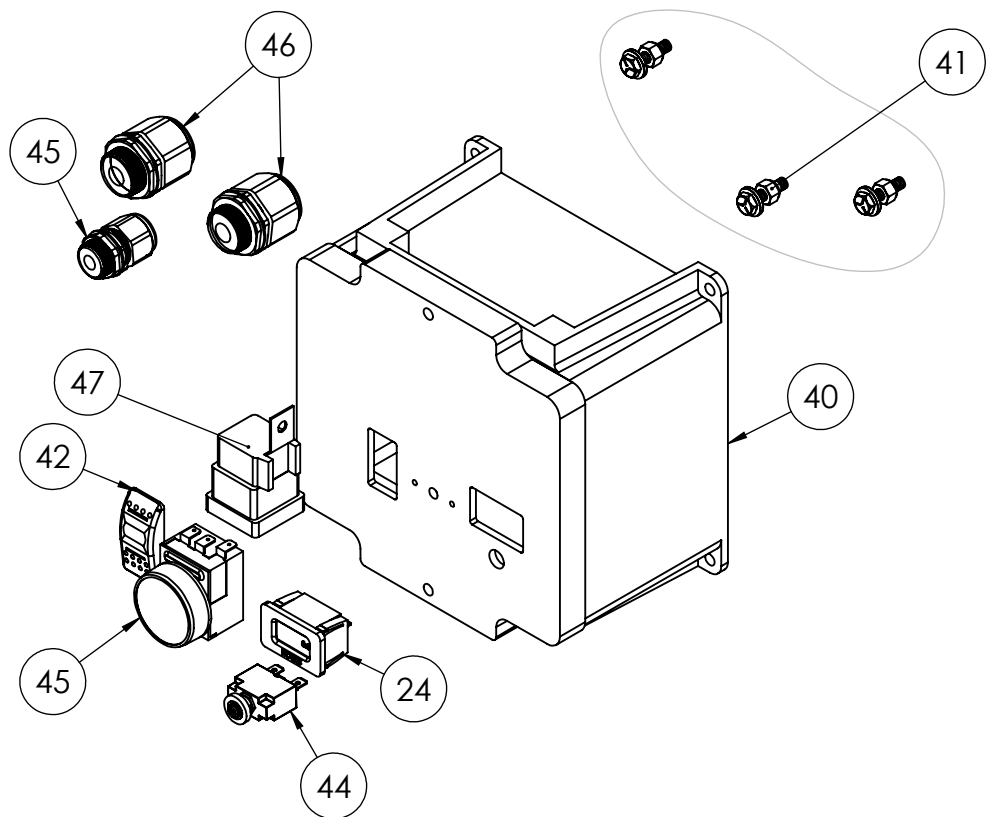

DETAIL A

DETAIL B

DETAIL C

ITEM	PART NO	QTY.	DESCRIPTION
1	7108759	1	COBALT FRAME KIT PARTS RAW
2	7101543	1	INSULATION #6
3	7100619	2	NIPPLE, 1/2" NPTM X 6" SCH. 80
4	7111183	2	UNIVERSAL GASOLINE TANK, LARGE - WELDMENT
5	7100151	1	BATTERY BOX W/ 42" STRAP
6	100282	1	HONDA ENGINE 20HP GX630RHQZB2
7	7108134	1	GUN, 5075PSI 12GPM 3/8 FNPT IN 1/4 FNPT
8	7100551	1	LANCE 48", 1/4 MPT X 1/4 QC COUPLER
9	7107781	1	TSS1021 GENERAL PUMP
10	7105659	1	Fuel Cap Nonvented
11	7108944	4	PAINTED SKID FOOT, BOLT ON, BLACK
12	7111741	1	PAINTED SUB FRAME, COBALT 2018
13	7109408	1	VIBRATION DAMPING HARDWARE KIT
14	7109406	4	COBALT FOOT HARDWARE KIT
15	7109410	1	HEATER COIL HARDWARE KIT- COBALT
16	7111284	2	PAINTED TANK ADAPTOR BRACKET
17	7114869	2	FUEL TANK MOUNTING HARDWARE, COBALT
18	7106833	4	HOLDER, NOZZLE SINGLE
19	7100668	1	NOZZLE, SOAP, BRASS #40 X 65° 1/4 QC
20	7101722	1	NOZZLE, 6.0-15° YELLOW 1/4 QC-M
21	7101598	1	NOZZLE, 6.0 X 25° GREEN 1/4 QC-M
22	7101729	1	NOZZLE, 6.0-40°, WHITE 1/4 QC-M
23	7102045	1	TOOL, NOZZLE CLEANING, UNIVERSAL
24	7107456	1	HOUR METER, 277V AC/DC DIGITAL
25	7107495	1	3/8"x50"x4500PSI GRAY PU HW SWV/RIGID
26	7111742	1	PAINTED REAR BELT GUARD, COBALT 2018
27	7111743	1	PAINTED FRONT BELT GUARD, COBALT 2018
28	7111744	1	PAINTED AXALIGN GUARD BRACKET, COBALT 2018
29	7102308	2	BX43 BELT, 21/32" x 46"
30	7101007	1	PULLEY 2BK90H
31	7101012	1	PULLEY 2BK36H
32	7100173	1	BUSHING, H x 1
33	7100174	1	BUSHING, H x 24MM
34	7100522	1	KEY, 5HP ELECTRIC & LG GAS 1/4" x 1 3/4"
35	7111266	1	PAINTED AXIALIGN SLIDE
36	7111334	1	PAINTED AXALIGN RAIL
37	7111335	2	PAINTED AXALIGN PUMP FOOT BRACKET
38	7109407	4	BURNER GUARD/ PUMP RAIL HARDWARE KIT
39	7112338	1	BASE PLATE HARDWARE KIT
40	7108940	1	ELECTRICAL BOX, PVC, NEMA 4
41	7109418	1	ELECTRICAL BOX MOUNTING HARDWARE
42	7108736	1	ACTUATOR, ROCKER SWITCH, RED LENSE
43	7101283	1	THERMOSTAT, PANEL MOUNT
44	7108740	1	CIRCUIT BREAKER, 12VDC
45	7108964	1	CORD GRIP, COMPACT PLASTIC, SUBMERSIBLE
46	7108345	2	CORD GRIP, BLACK
47	7108739	1	RELAY, SPDT, 12VDC
48	7109006	1	WAYNE BURNER, EHASR 12V DC 3 GAL
49	7103245	1	HOSE 3/8" X 20" SWVL
50	7100458	1	HOSE, 3/8" x 36" x 4500PSI
51	7100337	1	FUEL FILTER, MODEL 160
52	7100189	1	FUEL CAP CHROME VENTED
53	7111575	2	PAINTED SIDE COIL GUARD, BLACK
54	7112998	1	HOSE, SOAP CLEAR
55	7109025	2	PICKUP TUBE, 1/4" NPT X 1/4" BARB
56	7100284	2	ELBOW HOSE BARB BRASS 1/4 MPT X 1/4 HB
57	7102176	1	WATER FILTER GREEN CAP
58	7100051	1	INLET FITTING, 1/2" NPTM x 3/4" GHT
59	7100621	1	NIPPLE 3/8 X 3/8 HEXSTEEL
60	7100287	1	ELBOW, 3/8" NPTM x 3/8" NPTF
61	7105768	1	ELBOW, 5/8" HOSE BARB x 3/8" NPTM
62	7200234	1	SWITCH, PRESSURE, 3/8" M
63	7110826	1	UNLOADER- P1 3600 PSI
64	7101331	1	VALVE, THERMAL, 1/2" NPT
65	7103585	2	PLUG, 3/8 NPT-M
66	7103908	1	Muffler, V2MFLRHIR