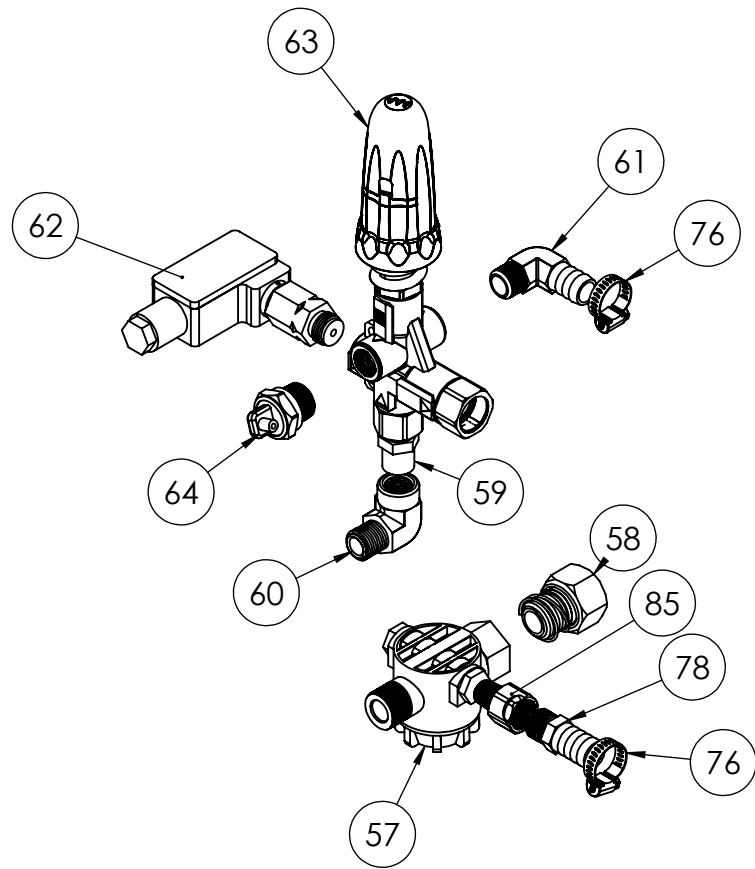

DETAIL A

DETAIL B

DETAIL C

ITEM	PART NO	QTY.	DESCRIPTION
1	7108759	1	COBALT FRAME KIT PARTS RAW
2	7101543	1	INSULATION #6
3	7100619	2	NIPPLE, 1/2" NPTM X 6" SCH. 80
4	7111183	2	UNIVERSAL GASOLINE TANK, LARGE - WELDMENT
5	7100151	1	BATTERY BOX W/ 42" STRAP
6	100282	1	HONDA ENGINE 20HP GX630RHQZB2
7	7108134	1	GUN, 5075PSI 12GPM 3/8 FNPT IN 1/4 FNPT
8	7100551	1	LANCE 48", 1/4 MPT X 1/4 QC COUPLER
9	7107781	1	TSS1021 GENERAL PUMP
10	7105659	1	Fuel Cap Nonvented
11	7108944	4	PAINTED SKID FOOT, BOLT ON, BLACK
12	7111741	1	PAINTED SUB FRAME, COBALT 2018
13	7109408	1	VIBRATION DAMPING HARDWARE KIT
14	7109406	4	COBALT FOOT HARDWARE KIT
15	7109410	1	HEATER COIL HARDWARE KIT- COBALT
16	7111284	2	PAINTED TANK ADAPTOR BRACKET
17	7114869	2	FUEL TANK MOUNTING HARDWARE, COBALT
18	7106833	4	HOLDER, NOZZLE SINGLE
19	7100668	1	NOZZLE, SOAP, BRASS #40 X 65° 1/4 QC
20	7101722	1	NOZZLE, 6.0-15° YELLOW 1/4 QC-M
21	7101598	1	NOZZLE, 6.0 X 25° GREEN 1/4 QC-M
22	7101729	1	NOZZLE, 6.0-40°, WHITE 1/4 QC-M
23	7102045	1	TOOL, NOZZLE CLEANING, UNIVERSAL
24	7107456	1	HOUR METER, 277V AC/DC DIGITAL
25	7107495	1	3/8"x50"x4500PSI GRAY PU HW SWV/RIGID
26	7111742	1	PAINTED REAR BELT GUARD, COBALT 2018
27	7111743	1	PAINTED FRONT BELT GUARD, COBALT 2018
28	7111744	1	PAINTED AXALIGN GUARD BRACKET, COBALT 2018
29	7102308	2	BX43 BELT, 21/32" x 46"
30	7101007	1	PULLEY 2BK90H
31	7101012	1	PULLEY 2BK36H
32	7100173	1	BUSHING, H x 1
33	7100174	1	BUSHING, H x 24MM
34	7100522	1	KEY, 5HP ELECTRIC & LG GAS 1/4" x 1 3/4"
35	7111266	1	PAINTED AXIALIGN SLIDE
36	7111334	1	PAINTED AXALIGN RAIL
37	7111335	2	PAINTED AXALIGN PUMP FOOT BRACKET
38	7109407	4	BURNER GUARD/ PUMP RAIL HARDWARE KIT
39	7112338	1	BASE PLATE HARDWARE KIT
40	7108940	1	ELECTRICAL BOX, PVC, NEMA 4
41	7109418	1	ELECTRICAL BOX MOUNTING HARDWARE
42	7108736	1	ACTUATOR, ROCKER SWITCH, RED LENSE
43	7101283	1	THERMOSTAT, PANEL MOUNT
44	7108740	1	CIRCUIT BREAKER, 12VDC
45	7108964	1	CORD GRIP, COMPACT PLASTIC, SUBMERSIBLE
46	7108345	2	CORD GRIP, BLACK
47	7108739	1	RELAY, SPDT, 12VDC
48	7109006	1	WAYNE BURNER, EHASR 12V DC 3 GAL
49	7103245	1	HOSE 3/8" X 20" SWVL
50	7100458	1	HOSE, 3/8" x 36" x 4500PSI
51	7100337	1	FUEL FILTER, MODEL 160
52	7100189	1	FUEL CAP CHROME VENTED
53	7111575	2	PAINTED SIDE COIL GUARD, BLACK
54	7112998	1	HOSE, SOAP CLEAR
55	7109025	2	PICKUP TUBE, 1/4" NPT X 1/4" BARB
56	7100284	2	ELBOW HOSE BARB BRASS 1/4 MPT X 1/4 HB
57	7102176	1	WATER FILTER GREEN CAP
58	7100051	1	INLET FITTING, 1/2" NPTM x 3/4" GHT
59	7100621	1	NIPPLE 3/8 X 3/8 HEXSTEEL
60	7100287	1	ELBOW, 3/8" NPTM x 3/8" NPTF
61	7105768	1	ELBOW, 5/8" HOSE BARB x 3/8" NPTM
62	7200234	1	SWITCH, PRESSURE, 3/8" M
63	7110826	1	UNLOADER- P1 3600 PSI
64	7101331	1	VALVE, THERMAL, 1/2" NPT
65	7103585	2	PLUG, 3/8 NPT-M
66	7103908	1	Muffler, V2MFLRHIR