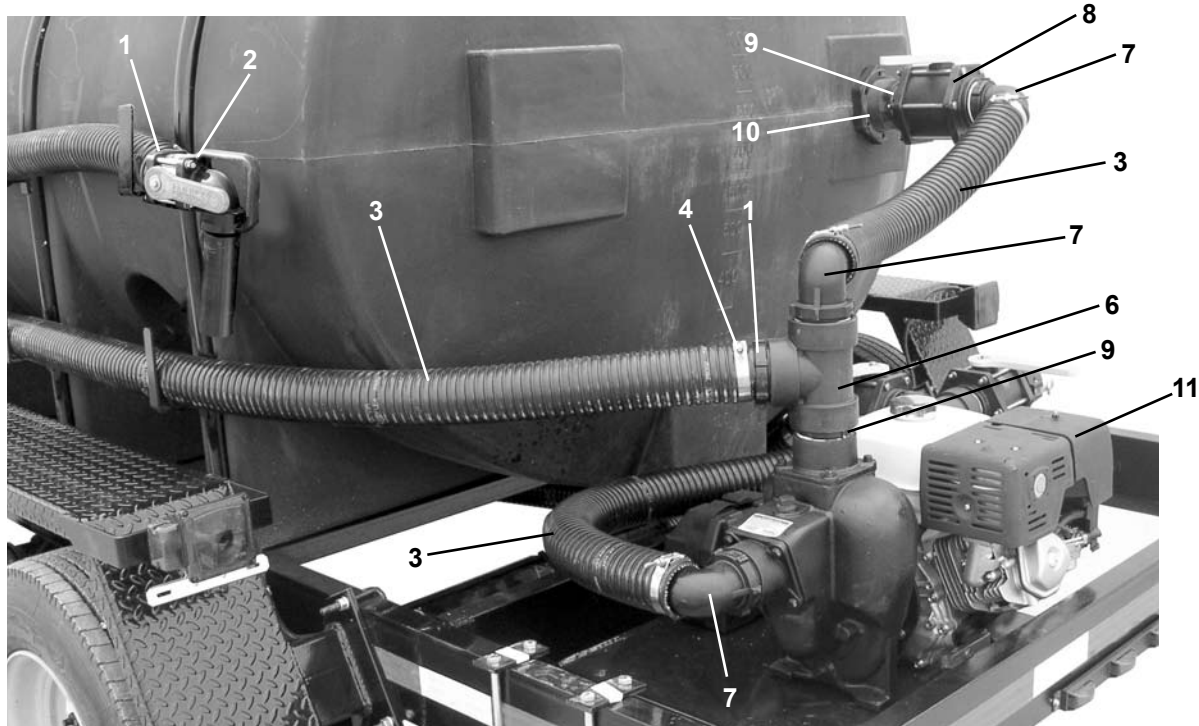

Typical Gooseneck Trailer Plumbing (with Quick Fill & Sparger option)

No.	Part No.	Description	No.	Part No.	Description
1	HB200	2" Hose Barb	11	200PH-5	2" Poly Pump w/5 hp Honda Engine
2	VA-200	2" Ball Valve, Angle		200P-5	2" Poly Pump w/5 hp B&S Engine
3	HS6054	2" 390SD Black Hose		200PIH-5	2" Cast Pump w/5 hp Honda Engine
4	1036	2" Hose Clamp		200PI-5	2" Cast Pump w/5 hp B&S Engine
6	TEE200	2" Tee	12	VSFMT-200	2" Stubby Valve
7	HB200-90	2" Hose Barb, 90°	13	200-CAP-PP	2" QC Cap
8	V-200	2" Ball Valve	14	SL200-45	2" Street EL, 45°
9	NIP200-SH	2" Short Nipple	15	12004001	2" Suction Hose
10	60405	2" Tank Fitting	16	PLUG200	2" Poly Pipe Plug