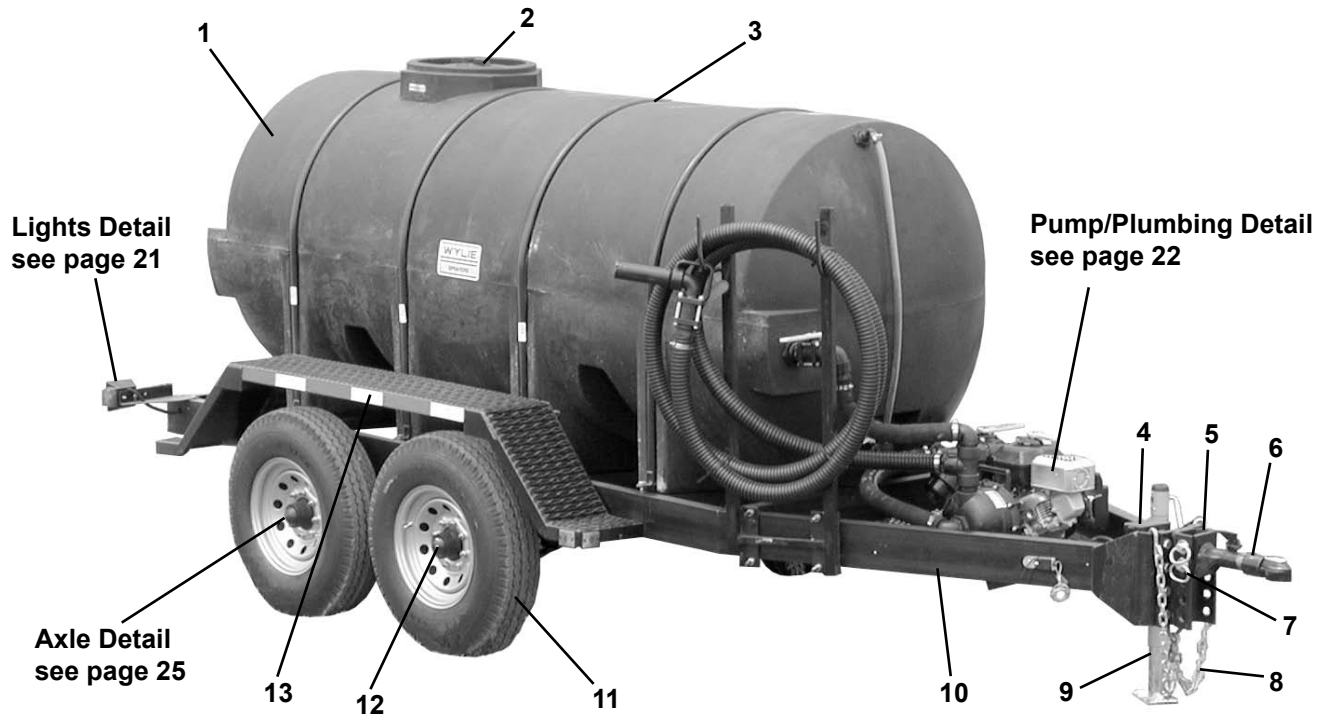

Leg Tag Trailer

D141250T
D141025T

1250 DOT Tag Leg Trailer
1025 DOT Tag Leg Trailer (shown)

No.	Part No.	Description	No.	Part No.	Description
1	T1250LBK	1,250 gal. Leg Tank (black)	9	35SQ15F-00	Sidewind Jack, 1,250 gal.
	T1250LNK	1,250 gal. Leg Tank (white)		HD500-SWL-TMR-PZ-M	Sidewind Jack, 1,025 gal.
	T1025LBK	1,025 gal. Leg Tank (black)	10	W124301	Tag Trailer Frame (1,250 gal.)
	T1025LNK	1,025 gal. Leg Tank (white)		W124106	Tag Trailer Frame (1,025 gal.)
2	W124302	Hoop, 1,250 gal.	11	M210E-576580	Wheel/Tire Ass'y., 1,025 gal.
	W120502	Hoop, 1,025 gal.		660865831314115	Wheel/Tire Ass'y., 1,250 gal.
3	LID18	Tank Lid, 1,250, 1,025 gal.	12	TS70895730865EAC	7,000# Elec. Brake Axle, 1,250 gal.
4	2028	Breakaway Brake Kit		TS70705525865EAC	7,000# Elec. Brake Axle, 1,025 gal.
5	W121117	Hitch Back Plate	13	W1203-T3/6	Fender Kit, 1,250 gal.
6	W1211RK	Adjustable Hitch, 2 5/16"		W120353	LH Fender, 1,250 gal.
7	1006H	Hitch Pin, 1"		W120354	RH Fender, 1,250 gal.
8	SC70-39	Safety Chain Kit, 1,250 gal.		W1203-T1/6	Fender Kit, 1,025 gal.
	SC43-39	Safety Chain Kit, 1,025 gal.		W120349	LH Fender, 1,025 gal.
				W120350	RH Fender, 1,025 gal.