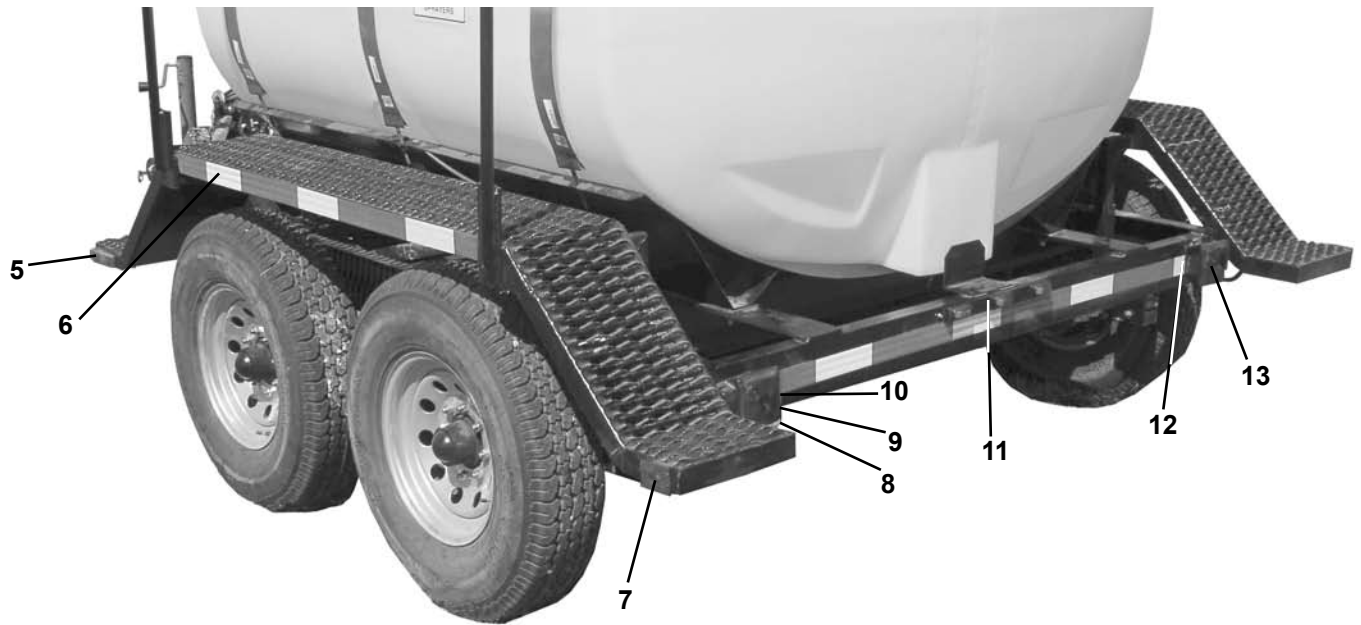

Lights & Breakaway Brake System

No.	Part No.	Description	No.	Part No.	Description
1	91465	14 Ga. 6 Conductor Wire	8	003203	License Plate Bracket
2	5403-P	6 Pole Trailer Connector	9	423012	LH Combo Tail/Clearance Light
3	W930201	Battery Box for Breakaway System	10	W930125	LH Tail Light Bracket
4	2028	Breakaway Kit, 12 V, 5 Amp	11	003310	ID Bar, Red Lights
5	223117	Amber Side Marker	12	W930124	RH Tail Light Bracket
6	TMP-3M-980-02	Red & White Reflective Tape	13	423062	RH Combo Tail/Clearance Light
7	203221	Red Side Marker		5310	Frame Clip, 3/8" ID (not shown)