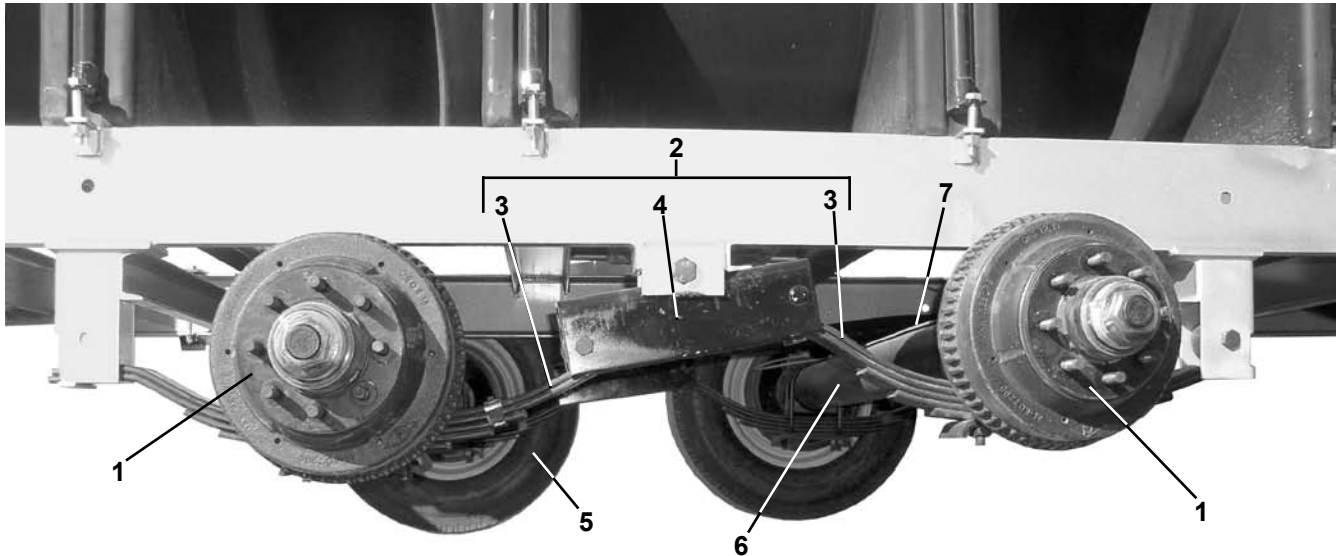

10,000 lb Spring Wet Hub Axle Assemblies

1,600 Gooseneck (D201600G-P)

1,600 Platform (D201600T-P)

1,600 Tag (D201600T)

No.	Part No.	Description	No.	Part No.	Description
1	See Below	Hub & Brake Assemblies	5	235/75R17.5	Tire/Wheel Combo 6000#, 235x75R17.5
2	APT1025GD4275	Hanger Kit, Tandem, Slipper Spring, Tag	6	10K915660865EBSX	10K Axle, Electric Brake
	APT1025GD4850	Hanger Kit, Tandem, Slipper Spring, GN		10K915660865HBSX	10K Axle, Surge Brake
3	5000GD	Slipper Spring	7	4781	Hydraulic Line Kit (surge brakes)
4	2000	Hanger, Center			

No.	Part No.	Description	No.	Part No.	Description
1	SL114	Complete Electric Brake Ass'y. (pair)	1h	25520	Outer Cup (race)
1a	568213	Hydraulic Brake Assembly	1i	25580	Outer Cone (bearing)
1a	K568255.1	RH Electric Brake Assembly	1j	568136	Spindle Washer
1a	K568255.2	LH Electric Brake Assembly	1k	568135	Spindle Nut
1b	568261	Armature Plate, Electric Brake	1l	568137	Cotter Pin
1c	K568234	Brake Shoes	1m	S68303	Seal
1d	568270	Hub & Drum Assembly	1n	568216	Nut
1e	28521	Inner Cup (race)	1p	568220	Dust Cap Assembly
1f	363910	Hub Assembly	1p1	568297	Cap Washer
1g	28580	Inner Cone (bearing)	1p2	568222	Cap Seal
			1p3	568223	Cap Rubber Plug