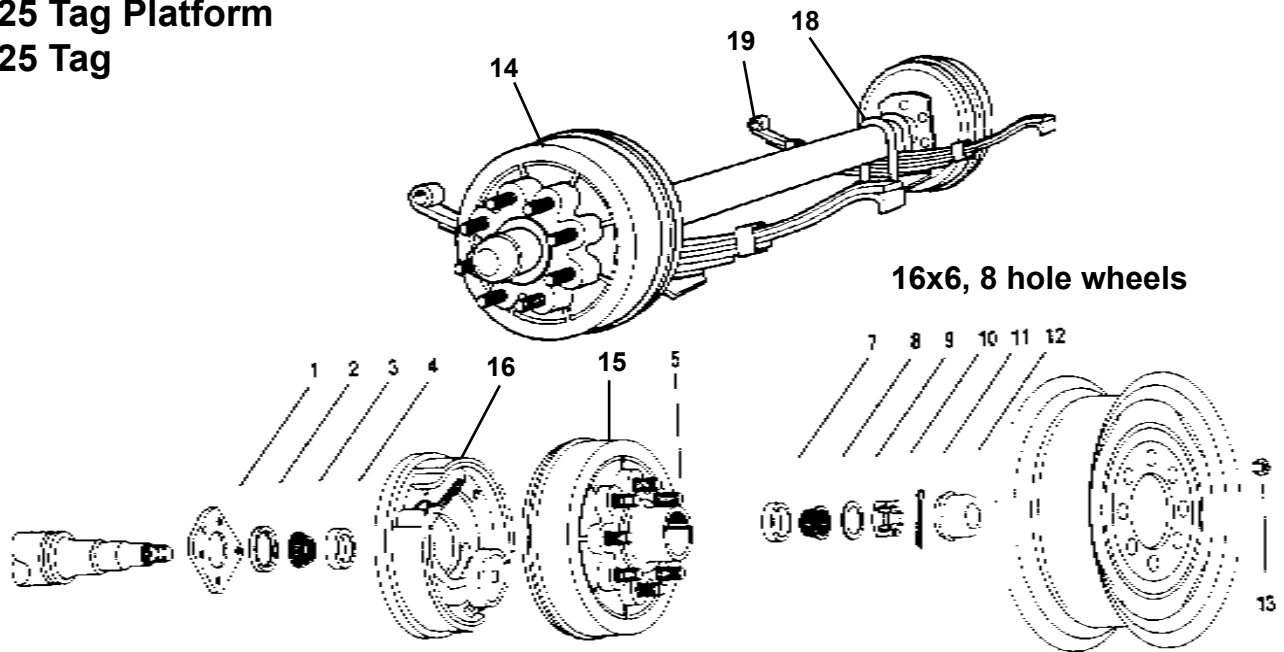

## Sight Gauge

### Sight Gauge Parts

No.	Part No.	Description
1	TF075VOR	3/4" Tank Fitting
2	HB075-90	3/4" Hose Barb, 90°
3	1012	3/4" Hose Clamp
4	4-035-075	3/4" Clear Vinyl Tubing
5	HB-075	3/4" Hose Barb
6	UV-075FP	3/4" Single Union Valve
7	SL075-90	3/4" Street "L"
8	NIP075-SH	3/4" Short Nipple

## 7,000 lb Axle Assemblies

**TS70895730865EAC -- Axle Ass'y.**

**1600 Gooseneck**

**1600 Tag**

**1250 Gooseneck**

**1250 Tag Platform**

**1250 Tag**

**1000 Gooseneck**

**1000 Tag Platform**

**TS70705525865EAC -- Axle Ass'y.**

**1025 Gooseneck**

**1025 Tag Platform**

**1025 Tag**

No.	Part No.	Description	No.	Part No.	Description
1	4-6T	Brake Flange	13	4756	Lug Nut
2	22333TBN	Grease Seal, double lip	14	92865A	Complete Brake Hub Ass'y.
3	25580	Inner Cone, 1.75 ID	15	92865A-1	Brake Hub, Bearings, Studs
4	25520	Inner Cup, 3.625" OD	16	4704-L	LH Electric Brake Ass'y, 12"x2¼"
5	4759-25-Z	Wheel Stud, ½" - 20x2.5"		4704-R	RH Electric Brake Ass'y, 12"x2¼"
7	14276	Outer Cup, 2.717" OD	17	4113-H	Triple Axle Slipper Spring Hanger Bracket (NS)
8	14125A	Outer Cone, 1.25" ID		4114-H	Tandem Axle Slipper Spring Hanger Bracket (NS)
9	4753	Spindle Washer, 1"	18	4201	3" U-Bolt Kit (1 per axle)
10	4754-Q	Spindle Nut, 1" -14	19	4361-40	Slipper Leaf Springs, 2", 4K, 6 Leaf, (1600, 1250)
11	4755	Cotter Pin, 1/8" x 2"		4351-30	Slipper Leaf Springs, 2", 4K, 6 Leaf (1025)
12	1605	Grease Cap		W120510	Equalizer Bar (Not Shown)