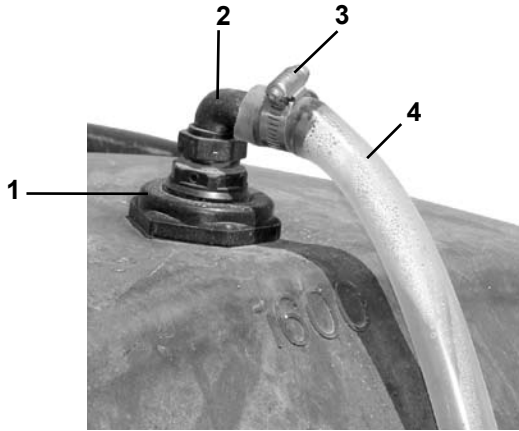

**Typical Tag Trailer Pump Plumbing  
(with Quick Fill & Sparger option)**

No.	Part No.	Description	No.	Part No.	Description
1	VA-200	2" Ball Valve, Angle	11	TF200VOR	2" Tank Fitting
2	HB200	2" Hose Barb	12	HB200	2" Hose Barb
3	1036	2" Hose Clamp	13	SL200-45	2" Street EL, 45°
4	HS6054	2" 390SD Black Hose	14	VSFMT-200	2" Stubby Valve
5	W940107	Hose Rack	15	200-CAP-PP	2" QC Cap
6	TEE200	2" Tee	16	200PH-	2" Poly Pump w/5 hp Honda Engine
7	HB200-90	2" Hose Barb, 90°		200P-5	2" Poly Pump w/5 hp B&S Engine
8	12004001	2" Suction Hose		200PIH-5	2" Cast Pump w/5 hp Honda Engine
9	V-200	2" Ball Valve		200PI-5	2" Cast Pump w/5 hp B&S Engine
10	NIP200-SH	2" Short Nipple	17	W930108K	Valve Mount Assembly

## Typical Gooseneck Trailer Plumbing (with Quick Fill & Sparger option)

No.	Part No.	Description	No.	Part No.	Description
1	HB200	2" Hose Barb	11	200PH-5	2" Poly Pump w/5 hp Honda Engine
2	VA-200	2" Ball Valve, Angle		200P-5	2" Poly Pump w/5 hp B&S Engine
3	HS6054	2" 390SD Black Hose		200PIH-5	2" Cast Pump w/5 hp Honda Engine
4	1036	2" Hose Clamp		200PI-5	2" Cast Pump w/5 hp B&S Engine
6	TEE200	2" Tee	12	VSFMT-200	2" Stubby Valve
7	HB200-90	2" Hose Barb, 90°	13	200-CAP-PP	2" QC Cap
8	V-200	2" Ball Valve	14	SL200-45	2" Street EL, 45°
9	NIP200-SH	2" Short Nipple	15	12004001	2" Suction Hose
10	60405	2" Tank Fitting	16	PLUG200	2" Poly Pipe Plug

## Sight Gauge

### Sight Gauge Parts

No.	Part No.	Description
1	TF075VOR	3/4" Tank Fitting
2	HB075-90	3/4" Hose Barb, 90°
3	1012	3/4" Hose Clamp
4	4-035-075	3/4" Clear Vinyl Tubing
5	HB-075	3/4" Hose Barb
6	UV-075FP	3/4" Single Union Valve
7	SL075-90	3/4" Street "L"
8	NIP075-SH	3/4" Short Nipple