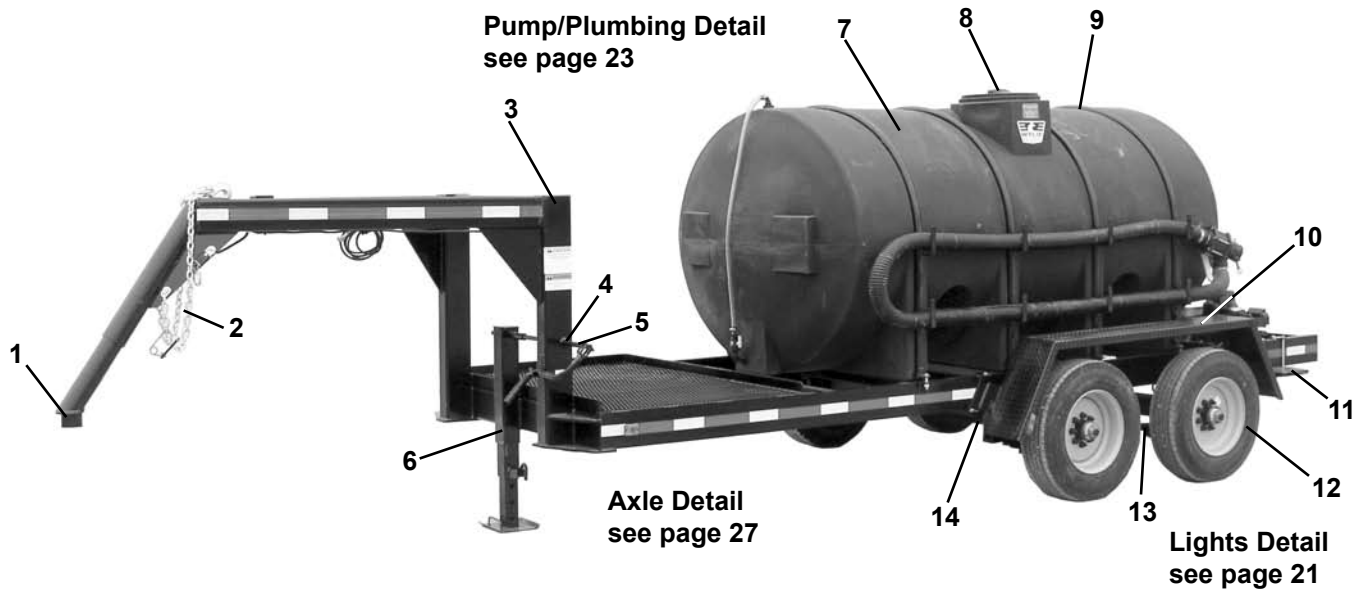

1600 Tandem Trailer

D201600G-P 1600 Gooseneck DOT Trailer (Tandem Axle)

No.	Part No.	Description
1	W122102	Gooseneck Ball Coupler
2	SC43-39	Safety Chain Kit
3	W127901	Frame
4	W122103	Jack Connection Tube
5	W122104	Jack Handle Extension
6	182400	HD Dropleg Jack
7	T1600LBK	1,600 gal. Leg Tank (black)
	T1600LNK	1,600 gal. Leg Tank (white)
8	LID18	Tank Lid
9	W124405	Hoop, 1,600 gal. (double hook)
10	W1203T7/7	Fender Kit
11	W1241-STEP/7	Step Kit
12	235/75R17.5	Tire/Wheel Combo 6000# - 235/75R17.5
13	APT1025GD4850	Hanger Kit, Tandem, Slipper Spring
14	10K915660865EBSX	10K E-Brake Spring Axle