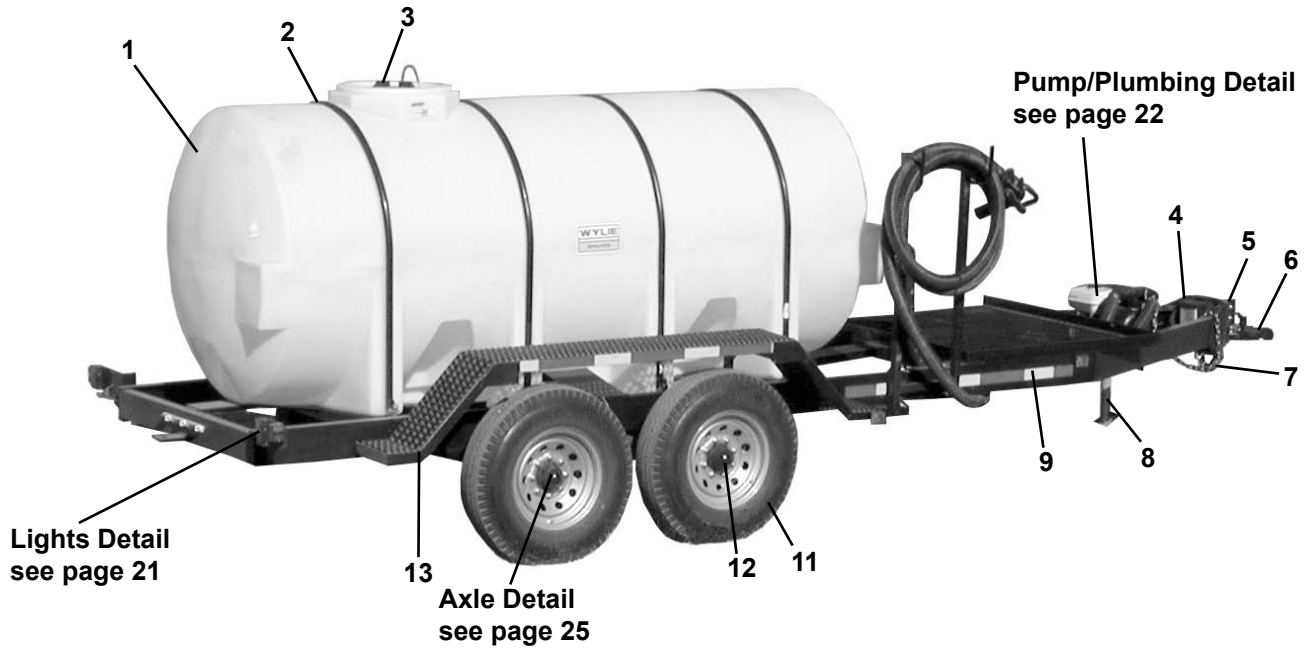

D211600T-P
D141250T-P
D141025T-P

1600 DOT Platform Tag Trailer
1250 DOT Platform Tag Trailer
1025 DOT Platform Tag Trailer (shown)

No.	Part No.	Description	No.	Part No.	Description
1	T1600LBK	1,600 gal. Leg Tank (black)	8	HD500-SWL-TMR-PZ-M	Sidewind Jack, 1,025, gal.
	T1600LNK	1,600 gal. Leg Tank (white)	9	W124401	Platform Tag Frame (1,600 gal.)
	T1250LBK	1,250 gal. Leg Tank (black)		W124701	Platform Tag Frame (1,250 gal.)
	T1250LNK	1,250 gal. Leg Tank (white)		W124201	Platform Tag Frame (1,025 gal.)
	T1025LBK	1,025 gal. Leg Tank (black)	11	M210E-576580	Wheel/Tire Ass'y., 1,600, 1,025, gal.
	T1025LNK	1,025 gal. Leg Tank (white)		660865831314115	Wheel/Tire Ass'y., 1,250 gal.
2	W124404	Hoop, 1,600 gal.	12	TS70895730865EAC	7,000# Elec. Brake Axle, 1,600, 1,250 gal.
	W124302	Hoop, 1,250 gal.		TS70705525865EAC	7,000# Elec. Brake Axle, 1,025, gal.
	W120502	Hoop, 1,025 gal.	13	W1203-T8/7	Fender Kit, 1,600 gal.
3	LID18	Tank Lid, 1,600, 1,250, 1,025		W120364	LH Fender, 1,600 gal.
4	2028	Breakaway Brake Kit		W120365	RH Fender, 1,600 gal.
5	W121117	Hitch Back Plate		W1203-T3/7	Fender Kit, 1,250 gal.
6	W1211RK	Adjustable Hitch, 2 5/16"		W120353	LH Fender, 1,250 gal.
7	SC70-39	Safety Chain Kit, 1,600, 1,250 gal.		W120354	RH Fender, 1,250 gal.
	SC43-39	Safety Chain Kit, 1,025, gal.		W1203-T1/6	Fender Kit, 1,025 gal.
8	35SQ15F-00	Sidewind Jack, 1,600, 1,250 gal.		W120349	LH Fender, 1,025 gal.
				W120350	RH Fender, 1,025 gal.