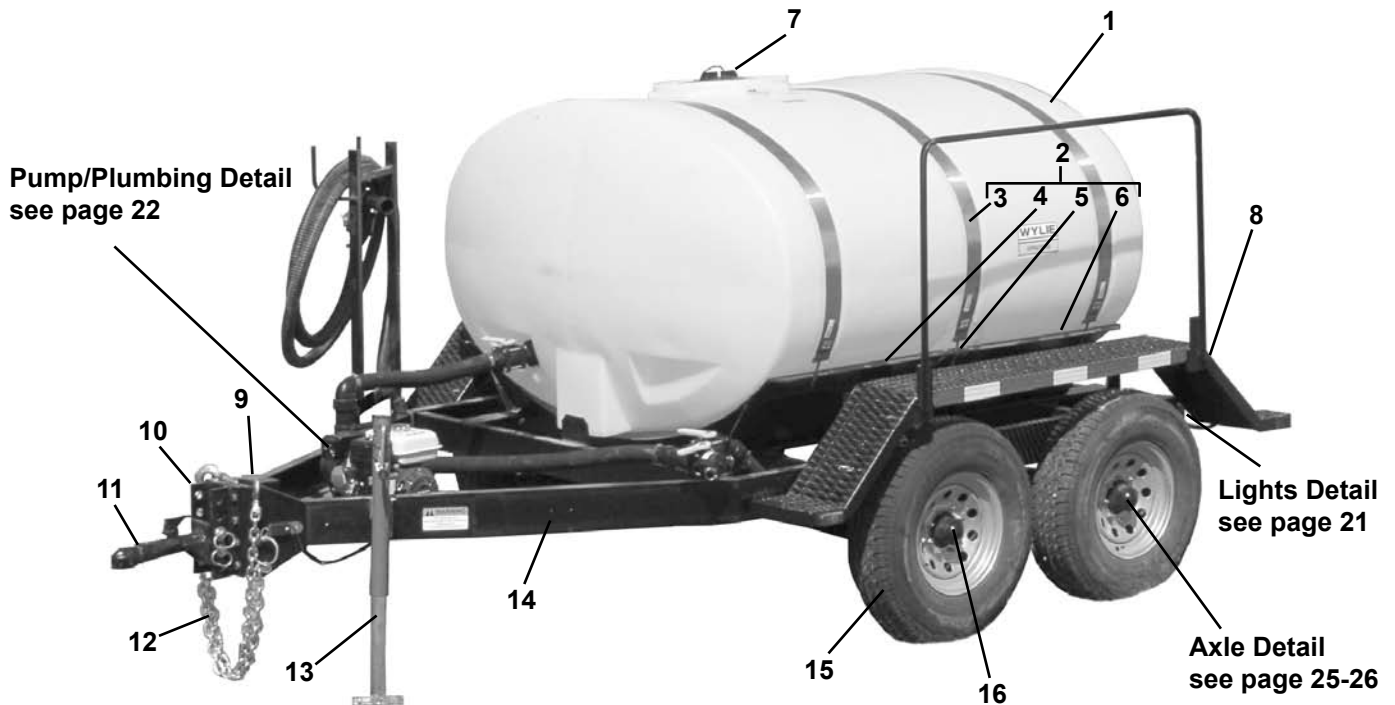

D141000T
D07500T
D07300T

1000 DOT Tag Elliptical Trailer (shown)
500 DOT Tag Elliptical Trailer
300 DOT Tag Elliptical Trailer

No.	Part No.	Description	No.	Part No.	Description
1	T1000HEBK	1,000 gal. Ellip. Tank (black)	8	W1203-T3/6	Fender Kit, 1,000 gal.
	T1000HENK	1,000 gal. Ellip. Tank (white)		W120353	LH Fender, 1,000 gal.
	T500HEBK	500 gal. Leg Tank (black)		W120354	RH Fender, 1,000 gal.
	T500HENK	500 gal. Leg Tank (white)		W1203-T2/6	Fender Kit, 500, 300 gal.
	T300HEBK	300 gal. Ellip. Tank (black)		W120351	LH Fender, 500, 300 gal.
	T300HENK	300 gal. Ellip. Tank (white)		W120352	RH Fender, 500, 300 gal.
2	W7124	Saddle Ass'y., 1,000 gal.	9	2028	Breakaway Brake Kit
	W7133	Saddle Ass'y., 500 gal.	10	W121117	Hitch Back Plate
	W7131	Saddle Ass'y., 300 gal.	11	W1211RK	Adjustable Hitch, 2 5/16", 1,000 gal.
3	W720115	Tank Band, 1,000 gal.		W121107	Adjustable Hitch, 2", 500, 300 gal.
	W720109	Tank Band, 500 gal.	12	SC43-39	Safety Chain Kit
	W720129	Tank Band, 300 gal.	13	HD500-SWL-TMR-PZ-M	Sidewind Jack, 1,025, 1,000 gal.
4	W712403	Saddle Half w/ Sump, 1,000 gal.	14	W126501	Elliptical Tag Frame, 1,000 gal.
5	W712405	Locking Clip, 1,000 gal.		W124501	Elliptical Tag Frame, 500, 300 gal.
6	W712404	Saddle Half w/o Sump, 1,000 gal.	15	M210E-576580	Wheel/Tire Ass'y., 1,000 gal.
		Saddle, 500 gal.		660655834314109	Wheel/Tire Ass'y., 500, 300 gal.
	W713101	Saddle, 300 gal.	16	TS70705525865EAC	7,000# Elec. Brake Axle, 1,000 gal.
7	LID10	Tank Lid		TS35705525655EAX	3,500# Elec. Brake Axle, 500, 300 gal.