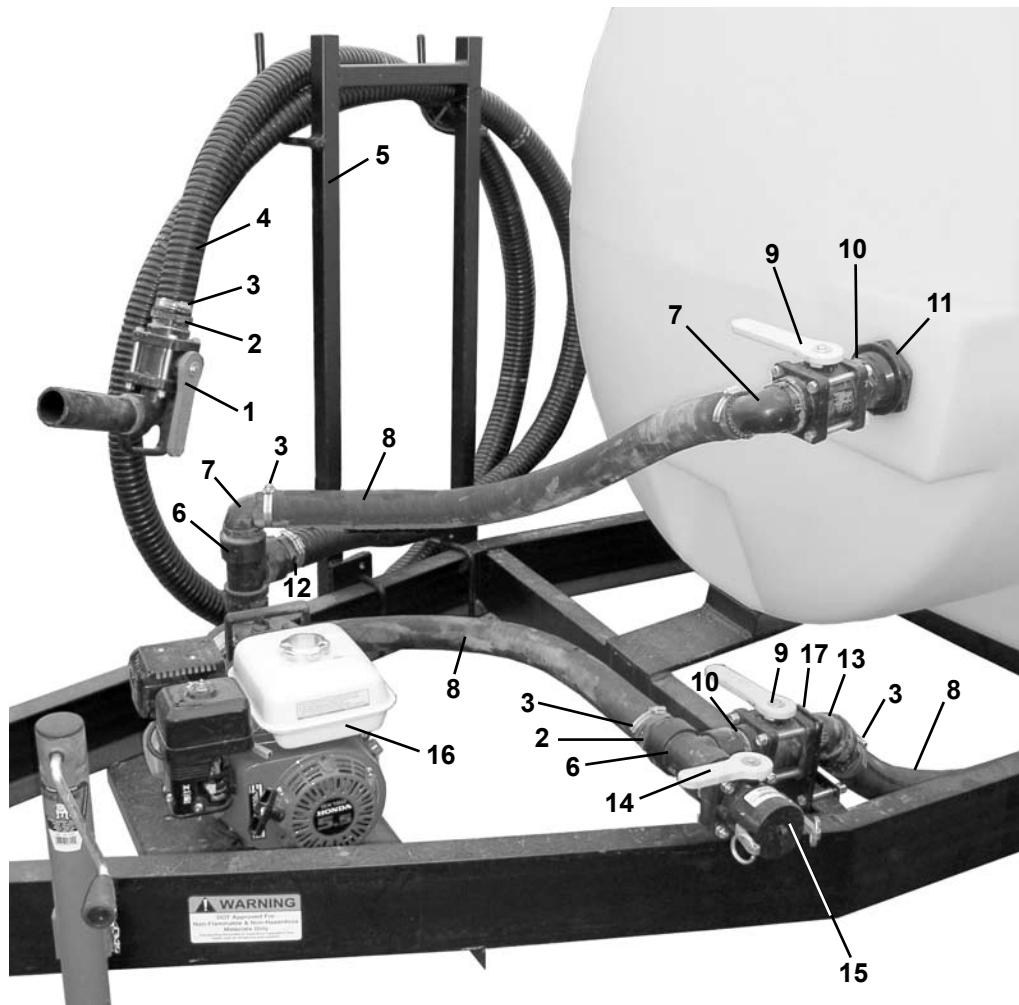

**Typical Tag Trailer Pump Plumbing
(with Quick Fill & Sparger option)**

No.	Part No.	Description	No.	Part No.	Description
1	VA-200	2" Ball Valve, Angle	11	TF200VOR	2" Tank Fitting
2	HB200	2" Hose Barb	12	HB200	2" Hose Barb
3	1036	2" Hose Clamp	13	SL200-45	2" Street EL, 45°
4	HS6054	2" 390SD Black Hose	14	VSFMT-200	2" Stubby Valve
5	W940107	Hose Rack	15	200-CAP-PP	2" QC Cap
6	TEE200	2" Tee	16	200PH-	2" Poly Pump w/5 hp Honda Engine
7	HB200-90	2" Hose Barb, 90°		200P-5	2" Poly Pump w/5 hp B&S Engine
8	12004001	2" Suction Hose		200PIH-5	2" Cast Pump w/5 hp Honda Engine
9	V-200	2" Ball Valve		200PI-5	2" Cast Pump w/5 hp B&S Engine
10	NIP200-SH	2" Short Nipple	17	W930108K	Valve Mount Assembly