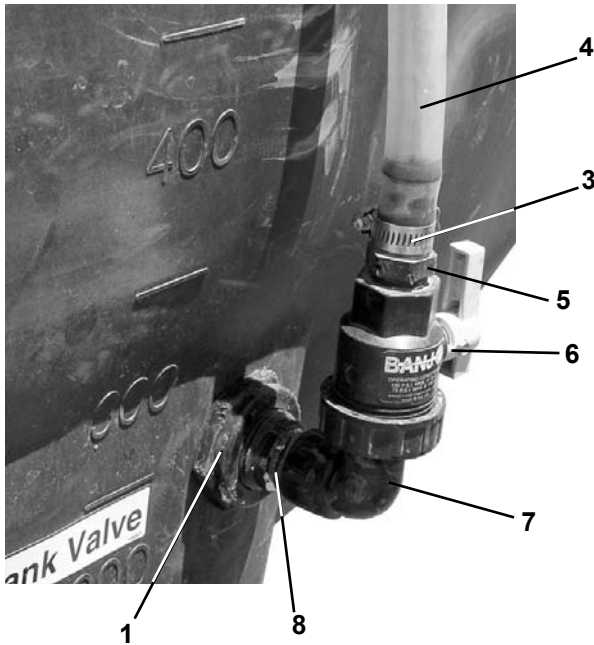

No.	Part No.	Description
1	TF075VOR	3/4" Tank Fitting
2	HB075-90	3/4" Hose Barb, 90°
3	1012	3/4" Hose Clamp
4	4-035-075	3/4" Clear Vinyl Tubing
5	HB-075	3/4" Hose Barb
6	UV-075FP	3/4" Single Union Valve
7	SL075-90	3/4" Street "L"
8	NIP075-SH	3/4" Short Nipple