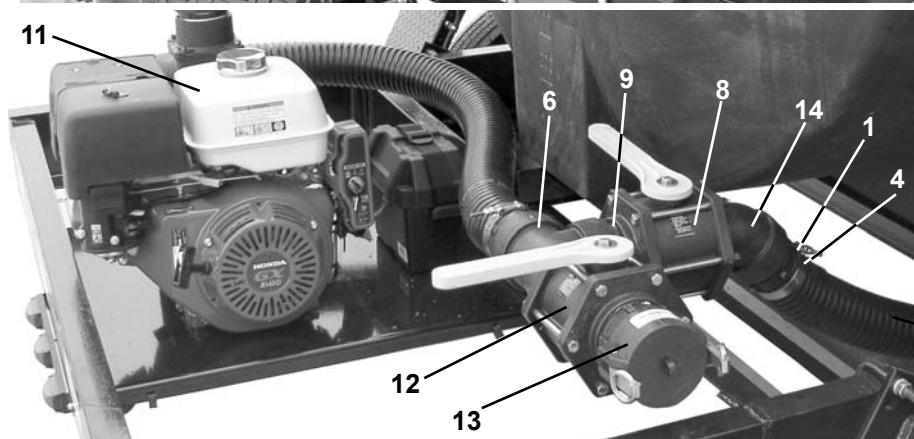

Typical Gooseneck Trailer Plumbing (with Quick Fill & Sparger option)

No.	Part No.	Description	No.	Part No.	Description
1	HB200	2" Hose Barb	11	200PH-5	2" Poly Pump w/5 hp Honda Engine
2	VA-200	2" Ball Valve, Angle		200P-5	2" Poly Pump w/5 hp B&S Engine
3	HS6054	2" 390SD Black Hose		200PIH-5	2" Cast Pump w/5 hp Honda Engine
4	1036	2" Hose Clamp		200PI-5	2" Cast Pump w/5 hp B&S Engine
6	TEE200	2" Tee	12	VSFMT-200	2" Stubby Valve
7	HB200-90	2" Hose Barb, 90°	13	200-CAP-PP	2" QC Cap
8	V-200	2" Ball Valve	14	SL200-45	2" Street EL, 45°
9	NIP200-SH	2" Short Nipple	15	12004001	2" Suction Hose
10	60405	2" Tank Fitting	16	PLUG200	2" Poly Pipe Plug