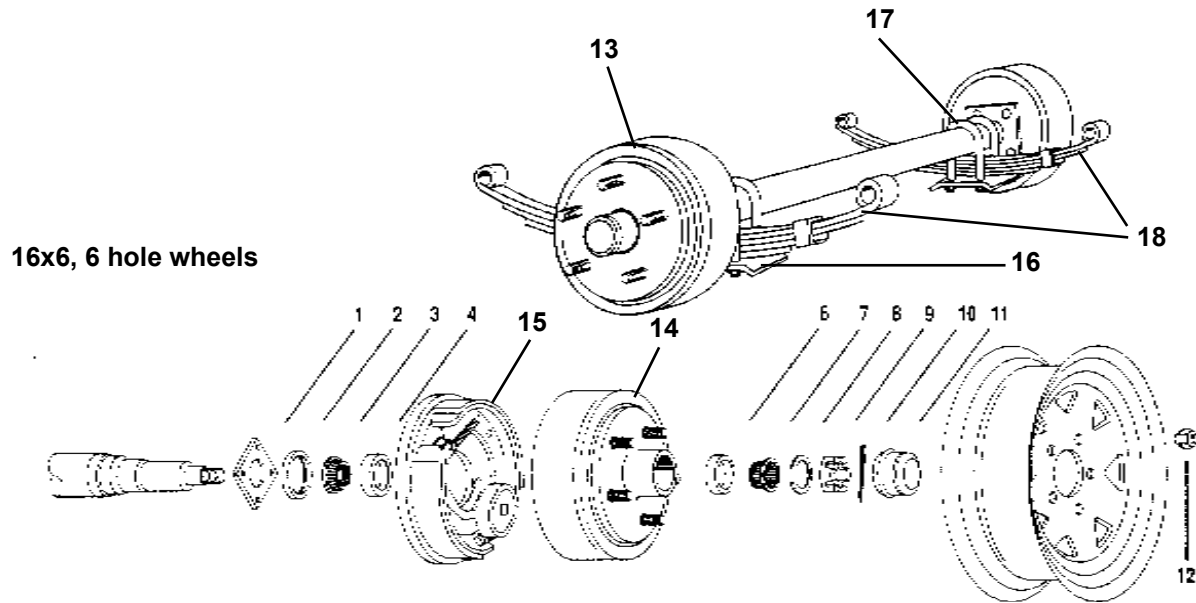

3,500 lb Axle Parts

3,500 lb Axle Assemblies

TS35705525655EAX -- Axle Ass'y.

500 Tag

300 Tag

No.	Part No.	Description	No.	Part No.	Description
1	4-12	Brake Flange	12	4756	Lug Nut
2	171255TB	Grease Seal, double lip	13	194655	Complete Brake Hub Ass'y., 6 hole
3	L-68149	Inner Cone, 1.375 ID		94545	Complete Brake Hub Ass'y., 5 hole
4	L-68111	Inner Cup, 2.362" OD	14	94655-1	Brake Hub, Bearings, Studs, 6 hole
6	L-44610	Outer Cup, 1.98" OD		94545-1	Brake Hub, Bearings, Studs, 5 hole
7	L-44649	Outer Cone, 1.0625" ID	15	4701-L	LH Electric Brake Ass'y, 10"x2¼"
8	4753	Spindle Washer, 1"		4701-R	RH Electric Brake Ass'y, 10"x2¼"
9	4754-Q	Spindle Nut, 1" -14	16	4102-A	Tandem Axle Spring Hanger Bracket
10	4755	Cotter Pin, 1/8" x 2"	17	4202	2 3/8" U-Bolt Kit (1 per axle)
11	21-3	Grease Cap	18	4342-17	Double Eye Springs, 1¾", 1.75K, 4 Leaf