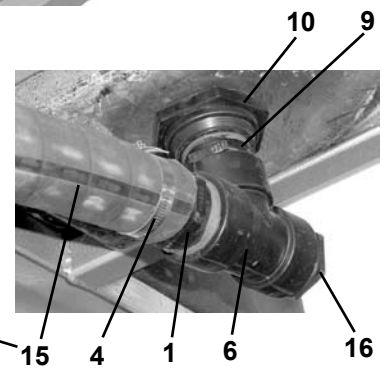

Typical Gooseneck Trailer Plumbing (with Quick Fill & Sparger option)

No.	Part No.	Description	No.	Part No.	Description
1	HB200	2" Hose Barb	11	200PH-5	2" Poly Pump w/5 hp Honda Engine
2	VA-200	2" Ball Valve, Angle		200P-5	2" Poly Pump w/5 hp B&S Engine
3	HS6054	2" 390SD Black Hose		200PIH-5	2" Cast Pump w/5 hp Honda Engine
4	1036	2" Hose Clamp		200PI-5	2" Cast Pump w/5 hp B&S Engine
6	TEE200	2" Tee	12	VSFMT-200	2" Stubby Valve
7	HB200-90	2" Hose Barb, 90°	13	200-CAP-PP	2" QC Cap
8	V-200	2" Ball Valve	14	SL200-45	2" Street EL, 45°
9	NIP200-SH	2" Short Nipple	15	12004001	2" Suction Hose
10	60405	2" Tank Fitting	16	PLUG200	2" Poly Pipe Plug