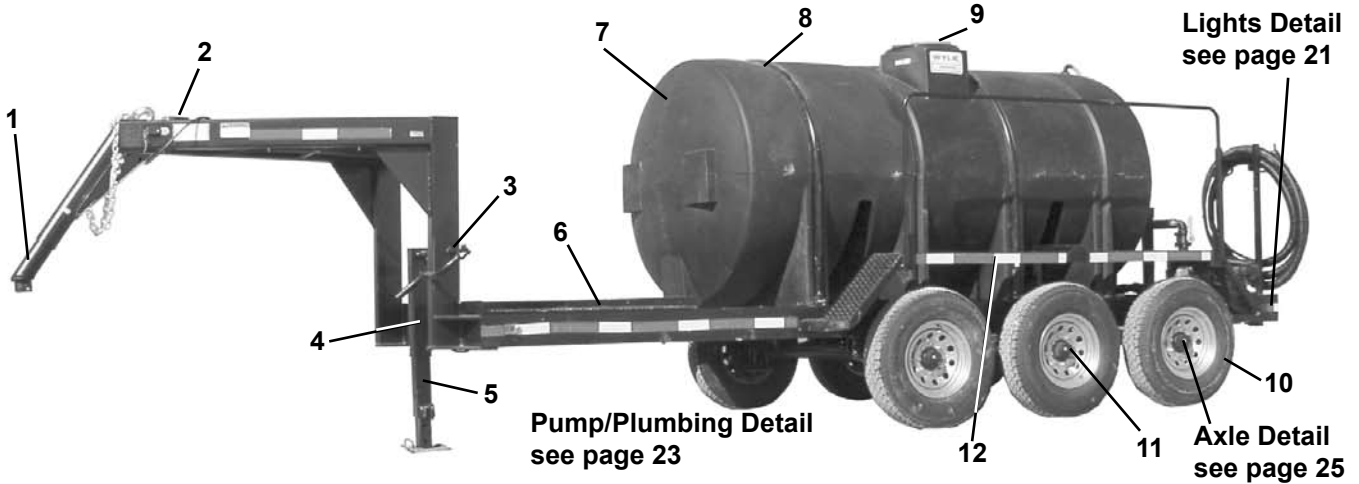

# ***DOT Trailers Repair Parts***

Gooseneck Trailer .....	16
Platform Trailer .....	17
Leg Tank Tag Trailer .....	18
Elliptical Tank Tag Trailer .....	19
1600 Gooseneck Tandem Axle Trailer.....	20
Lights & Breakaway Brake System .....	21
Pump and Plumbing, Tag Trailer .....	22
Pump and Plumbing, Gooseneck Trailer .....	23
Sight Gauge.....	24
Axles & Hubs .....	25 - 27

## Gooseneck Trailer

**D211600G-P**  
**D141250G-P**  
**D141025G-P**

**1600 DOT Gooseneck Trailer (shown)**  
**1250 DOT Gooseneck Trailer**  
**1025 DOT Gooseneck Trailer**

No.	Part No.	Description	No.	Part No.	Description
1	W122102	Gooseneck Ball Coupler	8	W124404	Hoop, 1,600 gal.
2	2028	Breakaway Brake Kit		W124302	Hoop, 1,250 gal.
3	W122104	Jack Handle Extension		W120502	Hoop, 1,025 gal.
4	W122103	Jack Connection Tube	9	LID18	Tank Lid, 1,600, 1,250, 1,025
5	182400	HD Dropleg Jack	10	M210E-576580	Wheel/Tire Ass'y., 1,600 , 1,025 gal.
6	W124602	Gooseneck Frame (1,600 gal.)		660865831314115	Wheel/Tire Ass'y., 1,250 gal.
	W124801	Gooseneck Frame (1,250 gal.)	11	TS70895730865EAC	7,000# Elec. Brake Axle, 1,600, 1,250 gal.
	W125102	Gooseneck Frame (1,025 gal.)		TS70705525865EAC	7,000# Elec. Brake Axle, 1,025 gal.
7	T1600LBK	1,600 gal. Leg Tank (black)	12	W1203-T7/7	Fender Kit, 1,600 gal.
	T1600LNK	1,600 gal. Leg Tank (white)		W120364	LH Fender, 1,600 gal.
	T1250LBK	1,250 gal. Leg Tank (black)		W120365	RH Fender, 1,600 gal.
	T1250LNK	1,250 gal. Leg Tank (white)		W1203-T5/7	Fender Kit, 1,250, 1,025 gal.
	T1025LBK	1,025 gal. Leg Tank (black)		W120358	LH Fender, 1,250, 1,025 gal.
	T1025LNK	1,025 gal. Leg Tank (white)		W120359	RH Fender, 1,250, 1,025 gal.