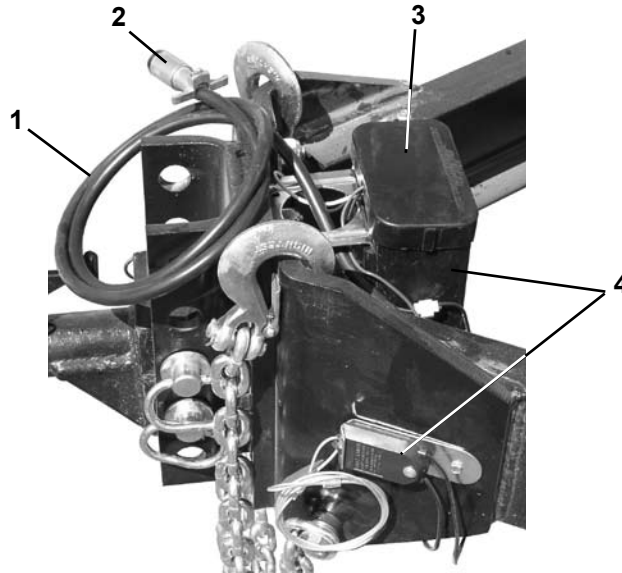

Lights & Breakaway Brake System

No.	Part No.	Description	No.	Part No.	Description
1	91465	14 Ga. 6 Conductor Wire	8	003203	License Plate Bracket
2	5403-P	6 Pole Trailer Connector	9	423012	LH Combo Tail/Clearance Light
3	W930201	Battery Box for Breakaway System	10	W930125	LH Tail Light Bracket
4	2028	Breakaway Kit, 12 V, 5 Amp	11	003310	ID Bar, Red Lights
5	223117	Amber Side Marker	12	W930124	RH Tail Light Bracket
6	TMP-3M-980-02	Red & White Reflective Tape	13	423062	RH Combo Tail/Clearance Light
7	203221	Red Side Marker		5310	Frame Clip, 3/8" ID (not shown)