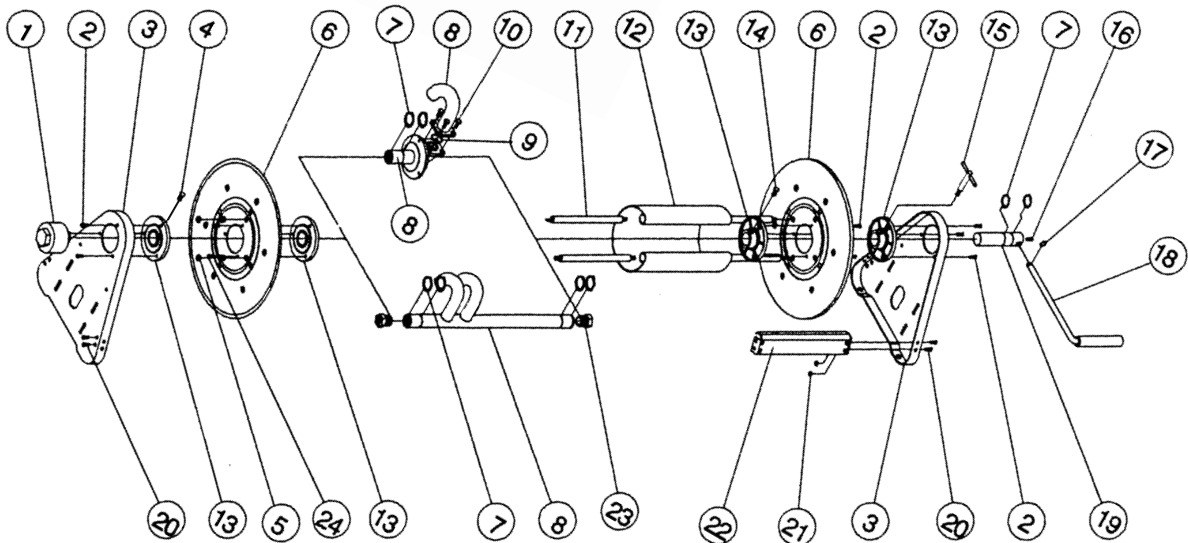

# PumpTec Pump Kit

No.	Part No.	Description	No.	Part No.	Description
1	80866	350U Pump/12 V Motor Assembly	12	3350-0044P	3/4" Strainer
2	60074	350U Pump, Viton, 3/8" Ports	13	30420	3/4" Ball Valve
3	0100-6205-0190	Kit-C, .190 Cam (not shown)	14	HB075	3/4" Hose Barb
4	M30	Motor, 1/4 HP, 12V, 30A, 42 Frame	15	901EBV-12	1/2" Brass Ball Valve
5	EL-3/8Mx3/8FCLOSE	Elbow, 3/8Mx3/8F, Brass, Close	16	HB050-90	1/2" Hose Barb, 90°
6	3812-BR	3/8 NPT x 1/2" Hose Barb	17	LFG-PM-300	300 PSI Pressure Gauge
7	2-200-050	1/2" EPDM Hose, 200 PSI	18	HBEL-1/2Mx1/2B-B	1/2" M x 1/2" Hose Barb, Brass
8	TEE075	3/4" Tee	19	70095	Regulator, 145 PSI, Nylon
9	HB075	3/4" Hose Barb	20	2-200-075	3/4" EPDM Hose, 200 PSI
10	15013001	1/2" Clear Reinforced Vinyl Tubing	21	15014008	3/4" Clear Reinforced Vinyl Tubing
11	30525	3/4" FPT x 3/4" Hose Barb, 90°	22	HB075-050	3/4" NPT x 1/2" Hose Barb
			23	RN075-050	3/4" NPT x 1/2" Reducing Nipple

## 60074 350U PumpTec Pump (parts only available in listed kits)

No.	Part No.	Description
7	10008	Kit-B Valve & Seals, Viton
11	10013	Kit-A Plunger & Seals (less retainer plates)

## 70095 PumpTec Regulator

(Only listed parts are available for repair)

No.	Part No.	Description
2	30513	X-Seal
3	40078	Plunger, Brass

## Reelcraft Hose Reel

ITEM	PART NO.	DESCRIPTION	QTY.	X 3XX06	X 3XX12	X 3XX18	X 3XX22	X 3XX28
2	S318-48	Screw, 5/16-12 x 5/8"	9					
3	260403	Side Frame	2					
5	S85-7	Nut, 5/16-18	8					
6	260399-3	Spool Flange	2					
7	300007	Snap Ring	4					
11	By Model	Tie Rod	4	260402-100	260402-200	260402-300	260402-400	260402-500
12	By Model	Spacer	4	260401-1	260401-2	260401-3	260401-4	260401-5
14	300006	Set Screw, 3/8-16x1/2"	1					
15	280109	Lock Handle Ass'y	1					
20	S2-51	Screw, 5/16-18x1/2"	8					
21	By Model	Cross Brace	2	261501-1	261501-2	261501-3	261501-4	261501-5
22	300107	Nut, 5/16-18	8					