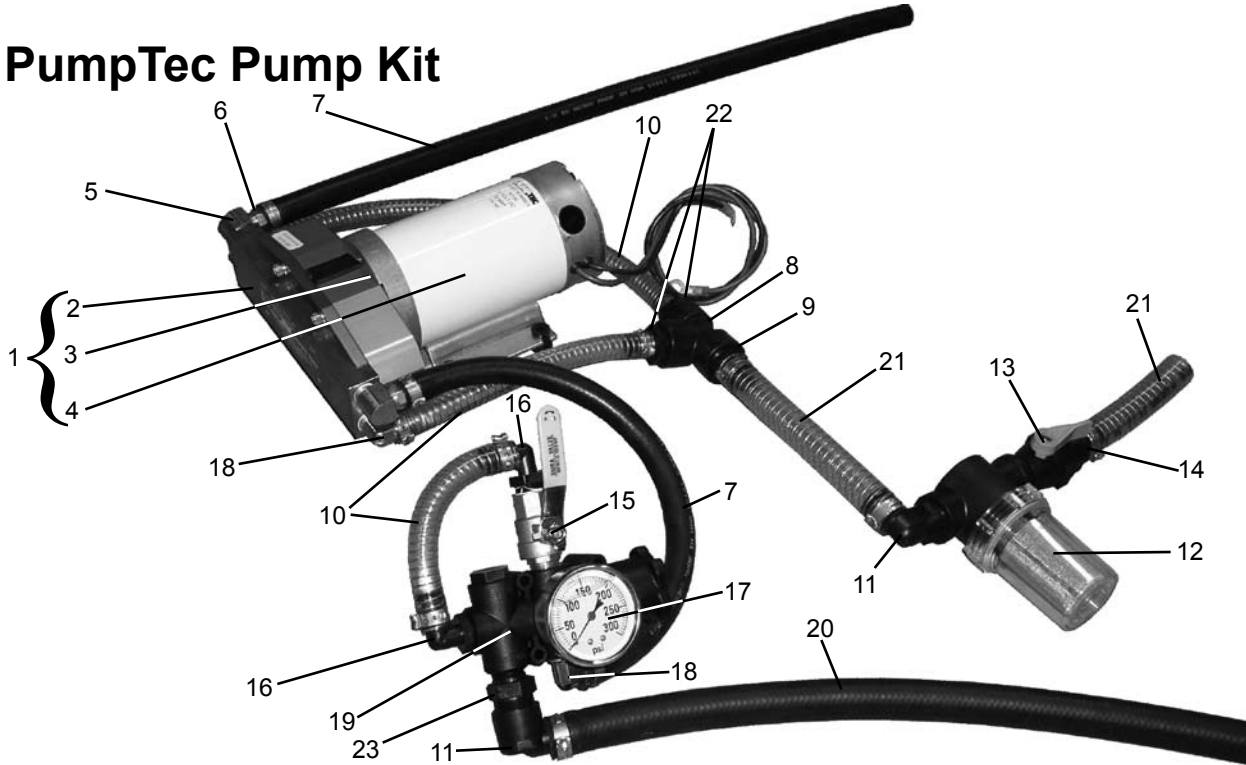

# **Pronto Pest Control Sprayer Repair Parts**

Pronto Pest Control Sprayer Frame .....	9
PumpTec Pump and Plumbing .....	10
PumpTec 350U Pump .....	10
PumpTec Regulator & Reelcraft Hose Reel .....	11

No.	Part No.	Description	No.	Part No.	Description
1	W515501	Skid Frame	10	HB075-90	3/4" MPT x 3/4" Hose Barb, 90°
2	3-800-038	3/8" PVC Hose, 800 PSI	11	40664	50 Gallon PCO Tank
3	CA32112L	Hose Reel, Hand Crank	12	266693	Stainless Steel Lawn Gun
4	SL075-90	3/4" Street Elbow	13	DS-BSP-08	1/2" Bonded Seal Washer
5	NP34-6G	3/4" x 6" Galv. Nipple	14	3455-08-08	1/2" BSPP x 1/2" NPT Fitting
6	S-2-BR	3/4" FPT x 3/4" FGHT Swivel	15	CBPM-MR40	Circuit Breaker, 40A
7	W515502	Anti-Siphon Bracket	16	PPS-75A-SCR	On/Off Switch
8	60002	10" Tank Lid	17	80002DL	Power Block, 1/4" Stud
9	W720142	Tank Band			

# PumpTec Pump Kit

No.	Part No.	Description	No.	Part No.	Description
1	80866	350U Pump/12 V Motor Assembly	12	3350-0044P	3/4" Strainer
2	60074	350U Pump, Viton, 3/8" Ports	13	30420	3/4" Ball Valve
3	0100-6205-0190	Kit-C, .190 Cam (not shown)	14	HB075	3/4" Hose Barb
4	M30	Motor, 1/4 HP, 12V, 30A, 42 Frame	15	901EBV-12	1/2" Brass Ball Valve
5	EL-3/8Mx3/8FCLOSE	Elbow, 3/8Mx3/8F, Brass, Close	16	HB050-90	1/2" Hose Barb, 90°
6	3812-BR	3/8 NPT x 1/2" Hose Barb	17	LFG-PM-300	300 PSI Pressure Gauge
7	2-200-050	1/2" EPDM Hose, 200 PSI	18	HBEL-1/2Mx1/2B-B	1/2" M x 1/2" Hose Barb, Brass
8	TEE075	3/4" Tee	19	70095	Regulator, 145 PSI, Nylon
9	HB075	3/4" Hose Barb	20	2-200-075	3/4" EPDM Hose, 200 PSI
10	15013001	1/2" Clear Reinforced Vinyl Tubing	21	15014008	3/4" Clear Reinforced Vinyl Tubing
11	30525	3/4" FPT x 3/4" Hose Barb, 90°	22	HB075-050	3/4" NPT x 1/2" Hose Barb
			23	RN075-050	3/4" NPT x 1/2" Reducing Nipple

## 70095 PumpTec Regulator

(Only listed parts are available for repair)

No.	Part No.	Description
2	30513	X-Seal
3	40078	Plunger, Brass