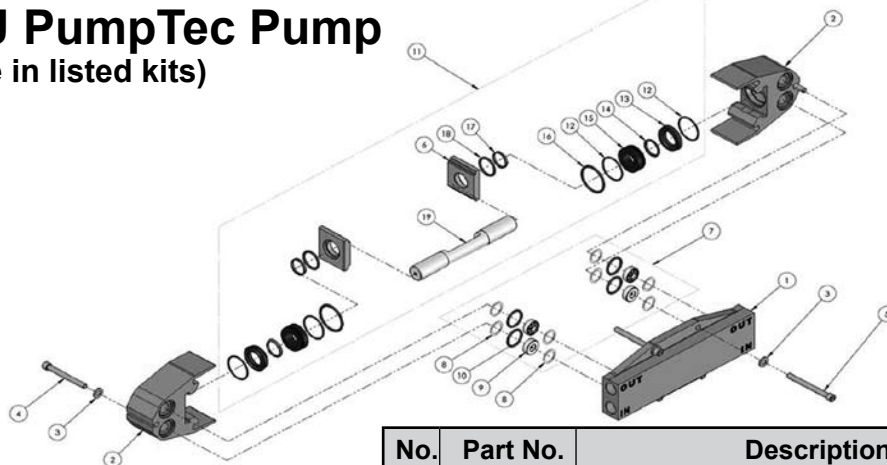

# **Pronto Pest Control Sprayer Repair Parts**

Pronto Pest Control Sprayer Frame .....	9
PumpTec Pump and Plumbing .....	10
PumpTec 350U Pump .....	10
PumpTec Regulator & Reelcraft Hose Reel .....	11

No.	Part No.	Description	No.	Part No.	Description
1	W515501	Skid Frame	10	HB075-90	3/4" MPT x 3/4" Hose Barb, 90°
2	3-800-038	3/8" PVC Hose, 800 PSI	11	40664	50 Gallon PCO Tank
3	CA32112L	Hose Reel, Hand Crank	12	266693	Stainless Steel Lawn Gun
4	SL075-90	3/4" Street Elbow	13	DS-BSP-08	1/2" Bonded Seal Washer
5	NP34-6G	3/4" x 6" Galv. Nipple	14	3455-08-08	1/2" BSPP x 1/2" NPT Fitting
6	S-2-BR	3/4" FPT x 3/4" FGHT Swivel	15	CBPM-MR40	Circuit Breaker, 40A
7	W515502	Anti-Siphon Bracket	16	PPS-75A-SCR	On/Off Switch
8	60002	10" Tank Lid	17	80002DL	Power Block, 1/4" Stud
9	W720142	Tank Band			

# PumpTec Pump Kit

No.	Part No.	Description	No.	Part No.	Description
1	80866	350U Pump/12 V Motor Assembly	12	3350-0044P	3/4" Strainer
2	60074	350U Pump, Viton, 3/8" Ports	13	30420	3/4" Ball Valve
3	0100-6205-0190	Kit-C, .190 Cam (not shown)	14	HB075	3/4" Hose Barb
4	M30	Motor, 1/4 HP, 12V, 30A, 42 Frame	15	901EBV-12	1/2" Brass Ball Valve
5	EL-3/8Mx3/8FCLOSE	Elbow, 3/8Mx3/8F, Brass, Close	16	HB050-90	1/2" Hose Barb, 90°
6	3812-BR	3/8 NPT x 1/2" Hose Barb	17	LFG-PM-300	300 PSI Pressure Gauge
7	2-200-050	1/2" EPDM Hose, 200 PSI	18	HBEL-1/2Mx1/2B-B	1/2" M x 1/2" Hose Barb, Brass
8	TEE075	3/4" Tee	19	70095	Regulator, 145 PSI, Nylon
9	HB075	3/4" Hose Barb	20	2-200-075	3/4" EPDM Hose, 200 PSI
10	15013001	1/2" Clear Reinforced Vinyl Tubing	21	15014008	3/4" Clear Reinforced Vinyl Tubing
11	30525	3/4" FPT x 3/4" Hose Barb, 90°	22	HB075-050	3/4" NPT x 1/2" Hose Barb
			23	RN075-050	3/4" NPT x 1/2" Reducing Nipple

## 60074 350U PumpTec Pump (parts only available in listed kits)

No.	Part No.	Description
7	10008	Kit-B Valve & Seals, Viton
11	10013	Kit-A Plunger & Seals (less retainer plates)