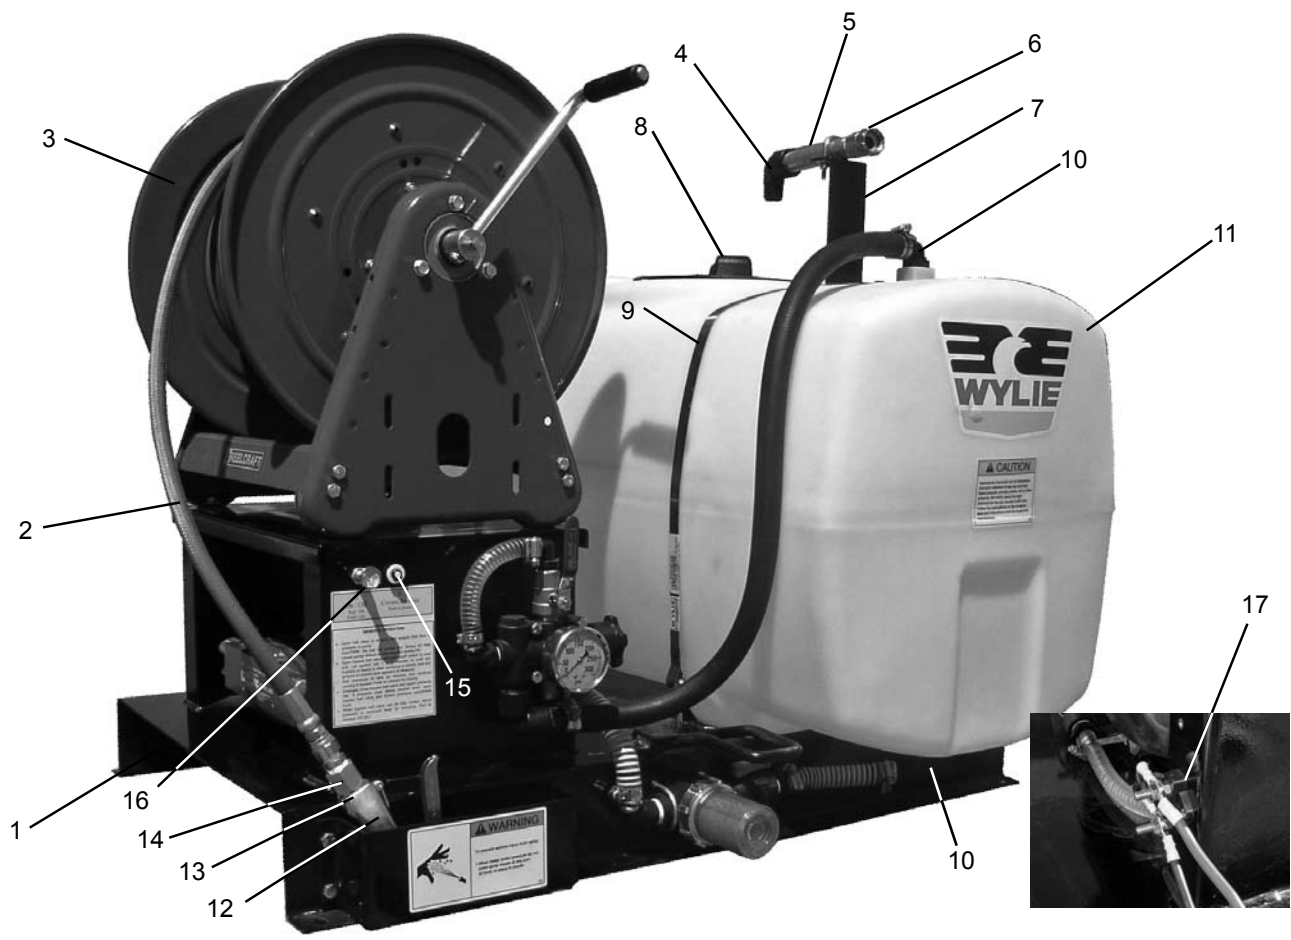

# **Pronto Pest Control Sprayer Repair Parts**

Pronto Pest Control Sprayer Frame .....	9
PumpTec Pump and Plumbing .....	10
PumpTec 350U Pump .....	10
PumpTec Regulator & Reelcraft Hose Reel .....	11

No.	Part No.	Description	No.	Part No.	Description
1	W515501	Skid Frame	10	HB075-90	3/4" MPT x 3/4" Hose Barb, 90°
2	3-800-038	3/8" PVC Hose, 800 PSI	11	40664	50 Gallon PCO Tank
3	CA32112L	Hose Reel, Hand Crank	12	266693	Stainless Steel Lawn Gun
4	SL075-90	3/4" Street Elbow	13	DS-BSP-08	1/2" Bonded Seal Washer
5	NP34-6G	3/4" x 6" Galv. Nipple	14	3455-08-08	1/2" BSPP x 1/2" NPT Fitting
6	S-2-BR	3/4" FPT x 3/4" FGHT Swivel	15	CBPM-MR40	Circuit Breaker, 40A
7	W515502	Anti-Siphon Bracket	16	PPS-75A-SCR	On/Off Switch
8	60002	10" Tank Lid	17	80002DL	Power Block, 1/4" Stud
9	W720142	Tank Band			

# PumpTec Pump Kit

No.	Part No.	Description	No.	Part No.	Description
1	80866	350U Pump/12 V Motor Assembly	12	3350-0044P	3/4" Strainer
2	60074	350U Pump, Viton, 3/8" Ports	13	30420	3/4" Ball Valve
3	0100-6205-0190	Kit-C, .190 Cam (not shown)	14	HB075	3/4" Hose Barb
4	M30	Motor, 1/4 HP, 12V, 30A, 42 Frame	15	901EBV-12	1/2" Brass Ball Valve
5	EL-3/8Mx3/8FCLOSE	Elbow, 3/8Mx3/8F, Brass, Close	16	HB050-90	1/2" Hose Barb, 90°
6	3812-BR	3/8 NPT x 1/2" Hose Barb	17	LFG-PM-300	300 PSI Pressure Gauge
7	2-200-050	1/2" EPDM Hose, 200 PSI	18	HBEL-1/2Mx1/2B-B	1/2" M x 1/2" Hose Barb, Brass
8	TEE075	3/4" Tee	19	70095	Regulator, 145 PSI, Nylon
9	HB075	3/4" Hose Barb	20	2-200-075	3/4" EPDM Hose, 200 PSI
10	15013001	1/2" Clear Reinforced Vinyl Tubing	21	15014008	3/4" Clear Reinforced Vinyl Tubing
11	30525	3/4" FPT x 3/4" Hose Barb, 90°	22	HB075-050	3/4" NPT x 1/2" Hose Barb
			23	RN075-050	3/4" NPT x 1/2" Reducing Nipple

## 60074 350U PumpTec Pump (parts only available in listed kits)

No.	Part No.	Description
7	10008	Kit-B Valve & Seals, Viton
11	10013	Kit-A Plunger & Seals (less retainer plates)