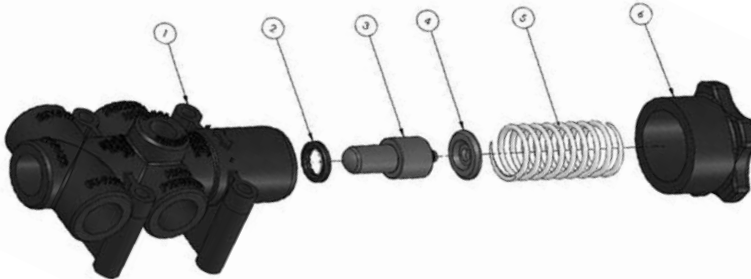

# PumpTec Pump Kit

No.	Part No.	Description	No.	Part No.	Description
1	80866	350U Pump/12 V Motor Assembly	12	3350-0044P	3/4" Strainer
2	60074	350U Pump, Viton, 3/8" Ports	13	30420	3/4" Ball Valve
3	0100-6205-0190	Kit-C, .190 Cam (not shown)	14	HB075	3/4" Hose Barb
4	M30	Motor, 1/4 HP, 12V, 30A, 42 Frame	15	901EBV-12	1/2" Brass Ball Valve
5	EL-3/8Mx3/8FCLOSE	Elbow, 3/8Mx3/8F, Brass, Close	16	HB050-90	1/2" Hose Barb, 90°
6	3812-BR	3/8 NPT x 1/2" Hose Barb	17	LFG-PM-300	300 PSI Pressure Gauge
7	2-200-050	1/2" EPDM Hose, 200 PSI	18	HBEL-1/2Mx1/2B-B	1/2" M x 1/2" Hose Barb, Brass
8	TEE075	3/4" Tee	19	70095	Regulator, 145 PSI, Nylon
9	HB075	3/4" Hose Barb	20	2-200-075	3/4" EPDM Hose, 200 PSI
10	15013001	1/2" Clear Reinforced Vinyl Tubing	21	15014008	3/4" Clear Reinforced Vinyl Tubing
11	30525	3/4" FPT x 3/4" Hose Barb, 90°	22	HB075-050	3/4" NPT x 1/2" Hose Barb
			23	RN075-050	3/4" NPT x 1/2" Reducing Nipple

## 60074 350U PumpTec Pump (parts only available in listed kits)

No.	Part No.	Description
7	10008	Kit-B Valve & Seals, Viton
11	10013	Kit-A Plunger & Seals (less retainer plates)

## 70095 PumpTec Regulator

(Only listed parts are available for repair)

No.	Part No.	Description
2	30513	X-Seal
3	40078	Plunger, Brass

## Reelcraft Hose Reel

ITEM	PART NO.	DESCRIPTION	QTY.	X 3XX06	X 3XX12	X 3XX18	X 3XX22	X 3XX28
2	S318-48	Screw, 5/16-12 x 5/8"	9					
3	260403	Side Frame	2					
5	S85-7	Nut, 5/16-18	8					
6	260399-3	Spool Flange	2					
7	300007	Snap Ring	4					
11	By Model	Tie Rod	4	260402-100	260402-200	260402-300	260402-400	260402-500
12	By Model	Spacer	4	260401-1	260401-2	260401-3	260401-4	260401-5
14	300006	Set Screw, 3/8-16x1/2"	1					
15	280109	Lock Handle Ass'y	1					
20	S2-51	Screw, 5/16-18x1/2"	8					
21	By Model	Cross Brace	2	261501-1	261501-2	261501-3	261501-4	261501-5
22	300107	Nut, 5/16-18	8					